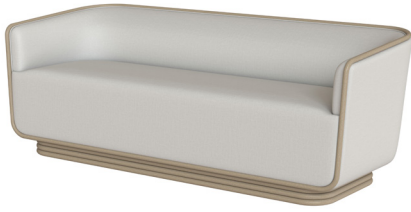

MCA3013S, Encircle Sofa - Fully Upholstered

Featuring comfortable upholstery and deep seating, the Encircle Sofa - Fully Upholstered is a provocative piece with a pure form. This sofa embodies the modern McGuire aesthetic, with iconic shaping that fits the way we live today.

Standard Finish: Straw

Optional Finishes: Type 1, Type 2 and Specialty Rattan